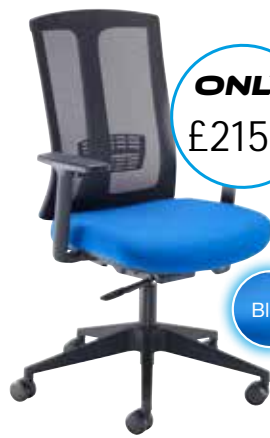

ONLY
£215.00

Blue

ONLY
£119.00