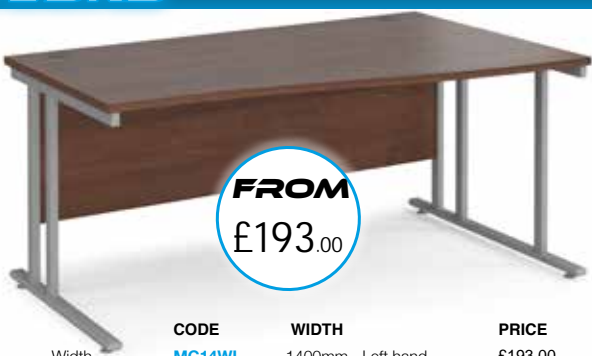

Please add top finish when ordering e.g EBS16R in grey oak = EBS16RGO

WAVE DESKS

STRAIGHT FIXED PEDESTAL

FROM
£193.00

CODE	WIDTH	PRICE
MC14WL	1400mm Left hand	£193.00
MC14WR	1400mm Right hand	£193.00
MC16WL	1600mm Left hand	£201.00
MC16WR	1600mm Right hand	£201.00