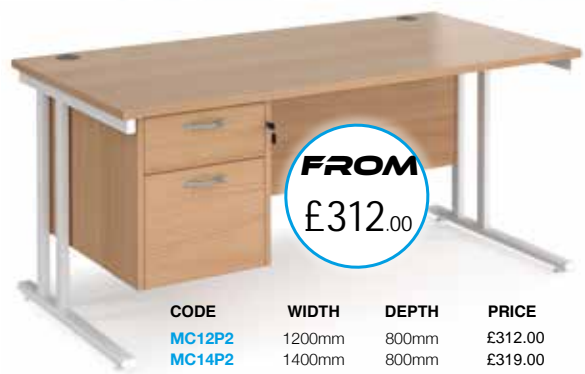

FROM
£312.00

CODE	WIDTH	DEPTH	PRICE
MC12P2	1200mm	800mm	£312.00
MC14P2	1400mm	800mm	£319.00
MC16P2	1600mm	800mm	£322.00
MC18P2	1800mm	800mm	£333.00

Please add frame colour followed by top finish when ordering e.g MC16P2 with white frame in beech = MC16P2WHB